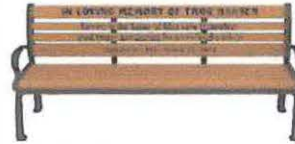

"Names and Memories That Live" ...

BENCH DONATION OPPORTUNITIES ... \$3,000

Ventnor Memory Park has selected the classically timeless styling of Madison Memorial Benches for 8 benches, each six feet long, which will encircle the splash pad. The core mission of VMP is to be environmentally sensitive ... the "green" mission of the park is underscored by this commercial supplier's use of extruded lumber, so no harvesting from tropical rainforests. Madison Memorial Benches afford ease of upkeep, avoid problems of tarnish, pitting and loosened screws common to metal plaques mounted on hardwood, and allow ample space to inscribe meaningful commemorative lasered onto the four back planks. Donors can better express thoughts with 40 characters on the larger font top plank, and 50 characters on each of the lower three planks comprising the back of the bench.

YES!!! PLEASE RESERVE our BENCH for the plaza around the **SPLASH PAD!**

KINDLY PHONE AHEAD (908) 510-1642 or send an email to VentnorMemoryPark@gmail.com to assure bench availability. Several benches have already been pre-reserved ahead of launching the park's Public Fundraising Campaign.